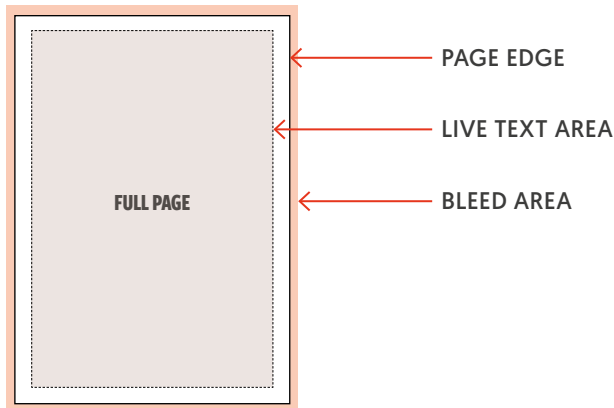

## For a full page ad:

**width 270mm x height 350mm**

All full page artwork must be supplied with bleed (5mm on all 4 sides). Artwork therefore **MUST** be supplied to us as: **width 280mm x height 360mm.**

Please keep all text 15mm away from the trimmed page edge. The live text area therefore is:

**width 240mm x height 322mm.**

**Half horizontal:**  
w240mm x h145mm

**Half vertical:**  
w118mm x h296mm

**Quarter:**  
w118mm x h146mm

### Leader banner (pixels)

**Web:** w728 x h90

**Mobile:** w300 x h37

**Super MPU:** w300 x h600

**MPU:** w300 x h250