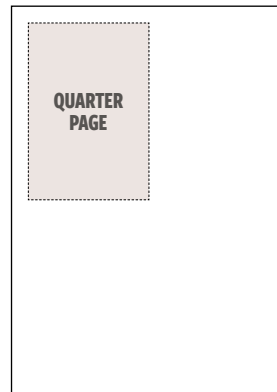

## For a full page ad:

**width 270mm x height 350mm**

All full page artwork must be supplied with bleed (5mm on all 4 sides). Artwork therefore **MUST** be supplied to us as: **width 280mm x height 360mm.**

Please keep all text 15mm away from the trimmed page edge. The live text area therefore is:

**width 240mm x height 322mm.**

**Half horizontal:**  
w240mm x h145mm

**Half vertical:**  
w118mm x h296mm

**Quarter:**  
w118mm x h146mm

### Leader banner (pixels)

**Web:** w728 x h90

**Mobile:** w300 x h37

**Super MPU:** w300 x h600

**MPU:** w300 x h250