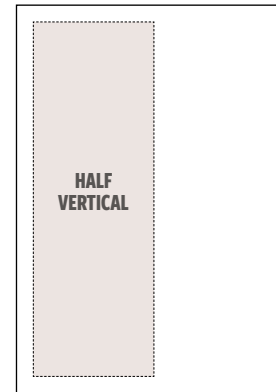

## For a full page ad:

**width 270mm x height 350mm**

All full page artwork must be supplied with bleed (5mm on all 4 sides). Artwork therefore **MUST** be supplied to us as: **width 280mm x height 360mm.**

Please keep all text 15mm away from the trimmed page edge. The live text area therefore is:

**width 240mm x height 322mm.**

**Half horizontal:**  
w240mm x h145mm

**Half vertical:**  
w118mm x h296mm

**Quarter:**  
w118mm x h146mm

### Leader banner (pixels)

**Web:** w728 x h90

**Mobile:** w300 x h37

**Super MPU:** w300 x h600

**MPU:** w300 x h250